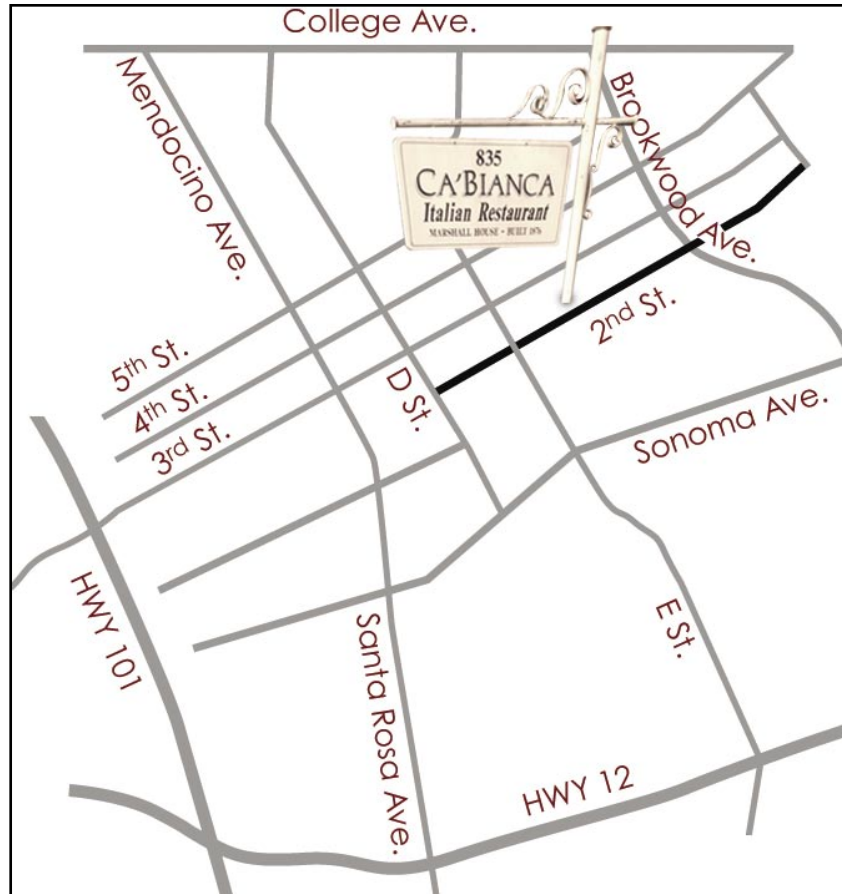

# CA' BIANCA

R I S T O R A N T E I T A L I A N O

Ca'Bianca is just a short drive away from most locations with the Bay Area, and once you arrive you'll be treated to an array of tantalizing dishes and a warm, eclectic atmosphere.

### Coming from the Bay Area

- 101 North towards Santa Rosa.
- Exit Downtown Santa Rosa
- Turn Right onto 3rd St.
- Turn Right onto E St.
- Turn Left onto 2nd St.

### Coming from the Healdsburg Area

- 101 South towards San Francisco.
  - Exit Downtown Santa Rosa
  - Turn Slight left onto Davis St.
  - Turn Left onto 3rd St.
  - Turn Right onto E St.
- Turn Left onto 2nd St.

### Coming from the Sonoma Area

- CA-12 East towards Santa Rosa.
- Sonoma HWY becomes 4th St.
- Turn left onto Brookwood Ave.
- Turn Right onto 2nd St.